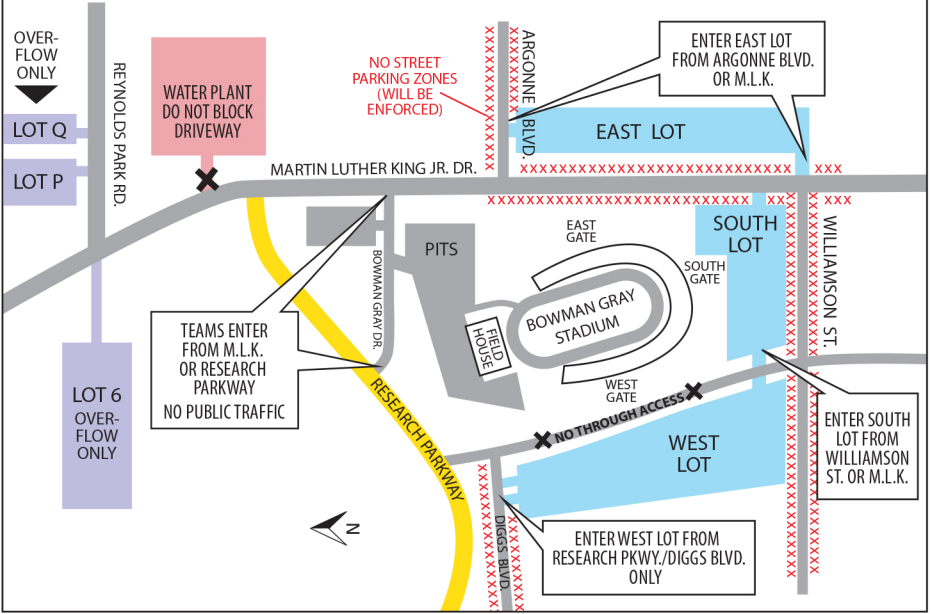

BOWMAN GRAY STADIUM PARKING

BOWMAN GRAY STADIUM EXIT