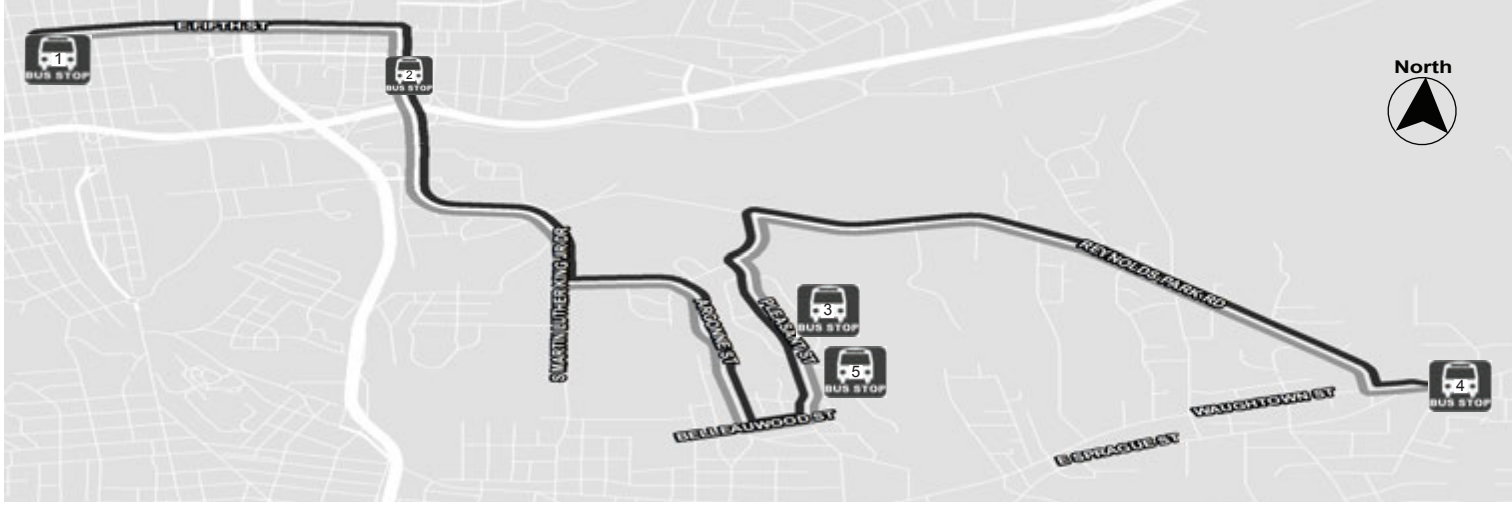

Route 105 Bay D-2

TC - Union Station WSSU - Bowman Gray Stadium - Salem Gardens Apts

Print date: November 2016

Monday - Friday

Outbound to Waughtown & Broadbay				Inbound to Transportation Center					
Transportation Center Bay D-2	MLK & Union Station	Pleasant St & Rockford St	Waughtown & Broadbay	Waughtown & Broadbay	Pleasant St. & Hill Lane	MLK & Union Station	Transportation Center Bay D-2		
1	2	3	4	4	5	2	1		
A.M.	6:00	6:08	6:17	6:25	5:25	5:35	5:42	6:00	A.M.
	7:00	7:08	7:17	7:25	6:25	6:35	6:42	7:00	
	8:00	8:08	8:17	8:25	7:25	7:35	7:42	8:00	
	9:00	9:08	9:17	9:25	8:25	8:35	8:42	9:00	
	10:00	10:08	10:17	10:25	9:25	9:35	9:42	10:00	
P.M.	11:00	11:08	11:17	11:25	10:25	10:35	10:42	11:00	P.M.
	12:00	12:08	12:17	12:25	11:25	11:35	11:42	12:00	
	1:00	1:08	1:17	1:25	12:25	12:35	12:42	1:00	
	2:00	2:08	2:17	2:25	1:25	1:35	1:42	2:00	
	3:00	3:08	3:17	3:25	2:25	2:35	2:42	3:00	
	4:00	4:08	4:17	4:25	3:25	3:35	3:42	4:00	
	5:00	5:08	5:17	5:25	4:25	4:35	4:42	5:00	
	6:00	6:08	6:17	6:25	5:25	5:35	5:42	6:00	
	7:00	7:08	7:17	7:25	6:25	6:35	6:42	7:00	
Night Service	8:00	8:08	8:17	8:25	7:25	7:35	7:42	8:00	Night Service
	9:00	9:08	9:17	9:25	8:25	8:35	8:42	9:00	
	10:00	10:08	10:17	10:25	9:25	9:35	9:42	10:00	
	11:00	11:08	11:17	11:25	10:25	10:35	10:42	11:00	
					11:25	11:35	11:42	12:00	

Saturday

Outbound to Waughtown & Broadbay				Inbound to Transportation Center					
Transportation Center Bay D-2	MLK & Union Station	Pleasant St & Rockford St	Waughtown & Broadbay	Waughtown & Broadbay	Pleasant St. & Hill Lane	MLK & Union Station	Transportation Center Bay D-2		
1	2	3	4	4	3	2	1		
A.M.	8:00	8:08	8:17	8:25	7:25	7:35	7:42	8:00	A.M.
	9:00	9:08	9:17	9:25	8:25	8:35	8:42	9:00	
	10:00	10:08	10:17	10:25	9:25	9:35	9:42	10:00	
	11:00	11:08	11:17	11:25	10:25	10:35	10:42	11:00	
P.M.	12:00	12:08	12:17	12:25	11:25	11:35	11:42	12:00	P.M.
	1:00	1:08	1:17	1:25	12:25	12:35	12:42	1:00	
	2:00	2:08	2:17	2:25	1:25	1:35	1:42	2:00	
	3:00	3:08	3:17	3:25	2:25	2:35	2:42	3:00	
	4:00	4:08	4:17	4:25	3:25	3:35	3:42	4:00	
	5:00	5:08	5:17	5:25	4:25	4:35	4:42	5:00	
	6:00	6:08	6:17	6:25	5:25	5:35	5:42	6:00	
	7:00	7:08	7:17	7:25	6:25	6:35	6:42	7:00	
Night Service	8:00	8:08	8:17	8:25	7:25	7:35	7:42	8:00	Night Service
	9:00	9:08	9:17	9:25	8:25	8:35	8:42	9:00	
	10:00	10:08	10:17	10:25	9:25	9:35	9:42	10:00	
	11:00	11:08	11:17	11:25	10:25	10:35	10:42	11:00	
					11:25	11:35	11:42	12:00	

Sunday